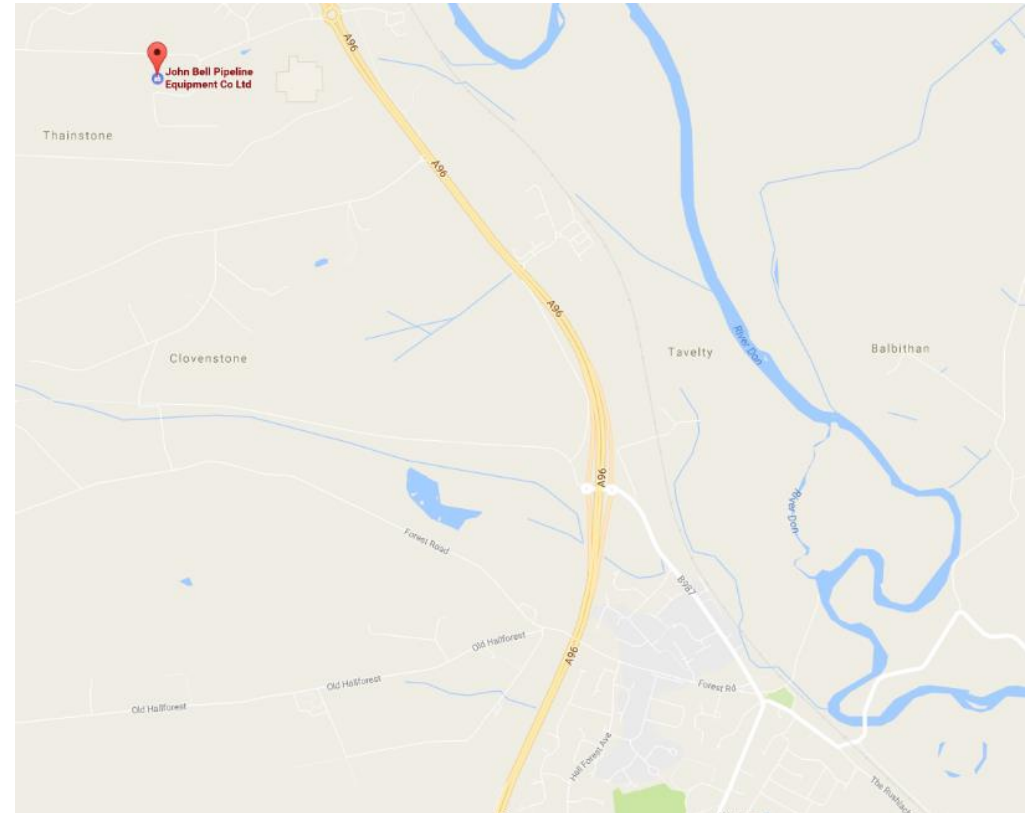

### Directions Heading South

### Directions Heading North

From the A96 when you come to Thainstone Roundabout, Take the first exit (Heading North), Third exit (Heading South) follow the road for 0.5 miles and JBP is on the right.