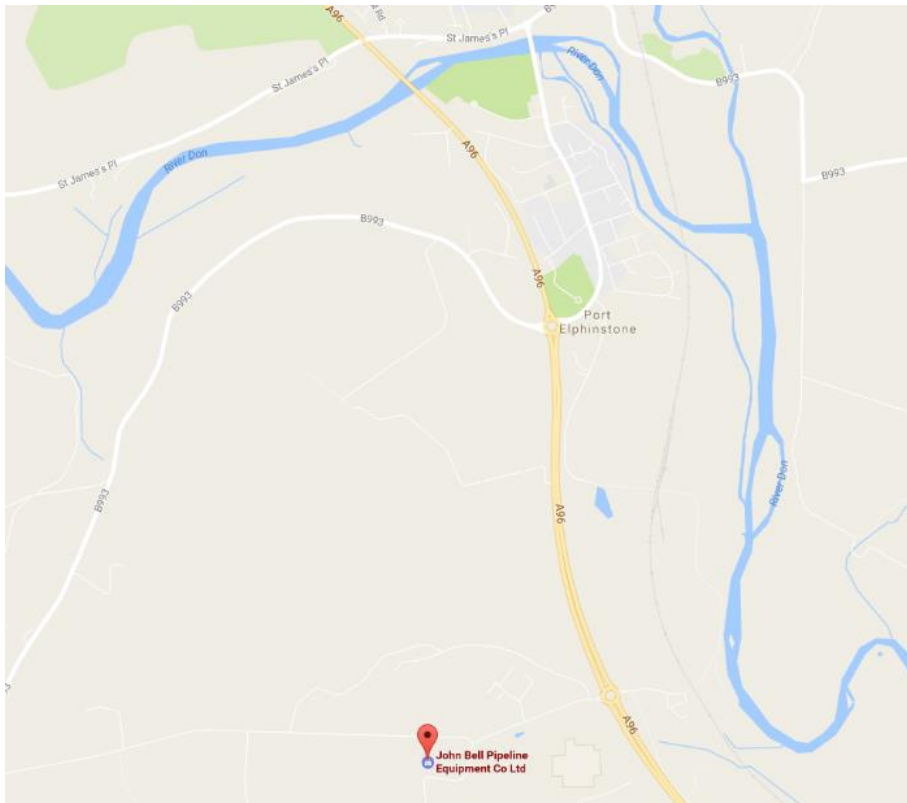

### Directions Heading South

### Directions Heading North

From the A96 when you come to Thainstone Roundabout, Take the first exit (Heading North), Third exit (Heading South) follow the road for 0.5 miles and JBP is on the right.